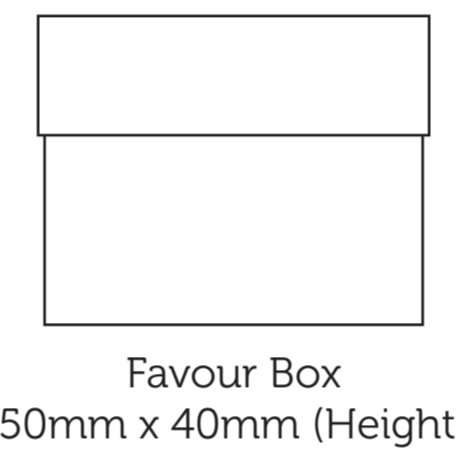

Favour Tag 48mm x 75mm

Thank You Cards - 105mm x 148mm

Favour Box 50mm x 40mm (Height)