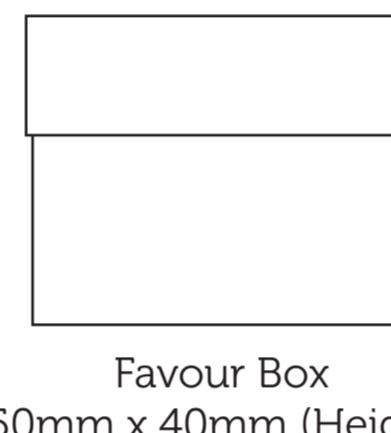

Favour Tag - 48mm x 75mm

Thank You Cards - 105mm x 148mm

Favour Box - 50mm x 40mm (Height)